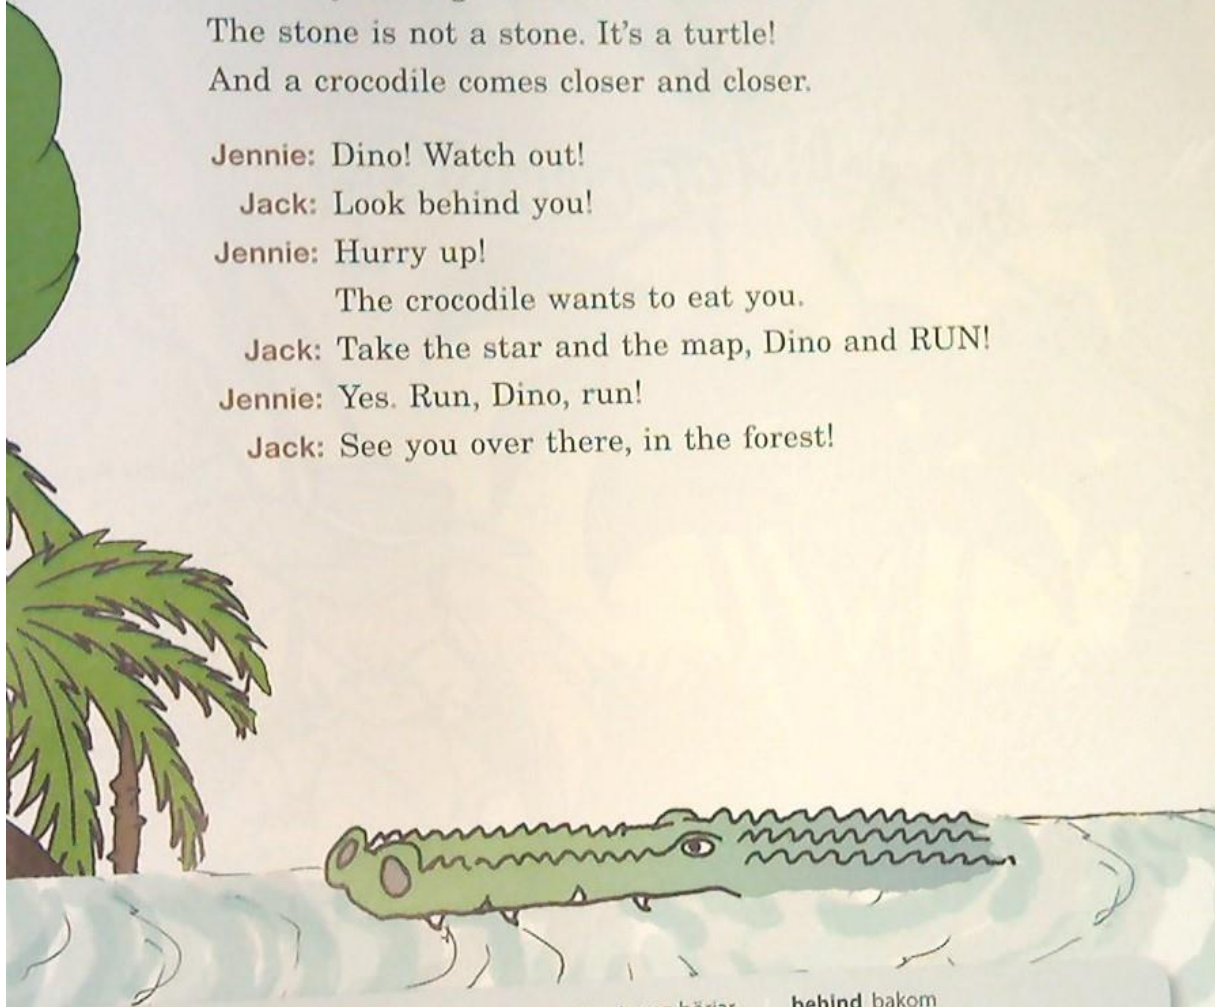

Dino finds a map

There is a big stone next to Dino.
Suddenly the big stone starts to move.
The stone is not a stone. It's a turtle!
And a crocodile comes closer and closer.

Jennie: Dino! Watch out!

Jack: Look behind you!

Jennie: Hurry up!

The crocodile wants to eat you.

Jack: Take the star and the map, Dino and RUN!

Jennie: Yes. Run, Dino, run!

Jack: See you over there, in the forest!

Dino finds Dino hittar
a map en karta
there is det finns
stone sten
next to bredvid
suddenly plötsligt